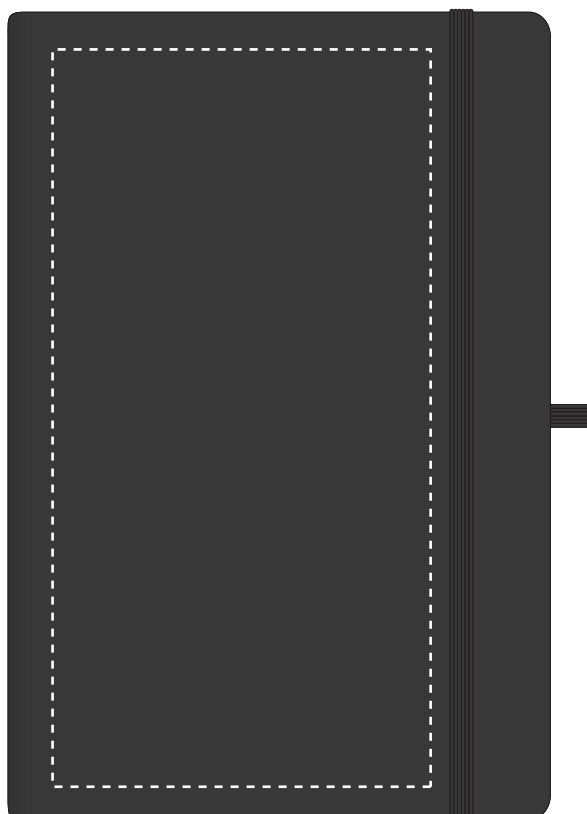

Your Ref:  
Our Ref:

Quantity:  
Version: 1

Product Code: QS0069  
Product Colour: BLACK

**PRINTING CONCERNS:****PRODUCT INFO:**

We stock this item in the following colours

**PANTONE REFERENCE(S)**

 Full Colour Printing

ARTWORK SCALE 50%

**PRINT LAYOUT**

- CENTRED TO PRINT AREA
- CENTRED TO NOTEBOOK

Product Image for visualisation  
- colours may vary

The dashed line is to demonstrate print area and will not appear on your printed item

To proceed, please approve visual via the online system.

ARTWORK SCALE 100%  
Max print area: 195mm x 100mm